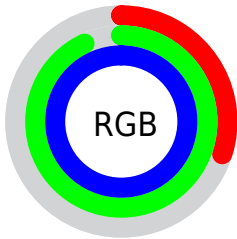

Distribution

- Red (30%)
- Green (93%)
- Blue (100%)