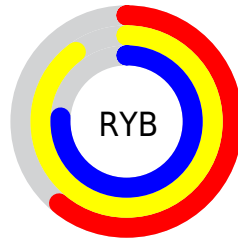

- Red (61%)
- Yellow (90%)
- Blue (76%)