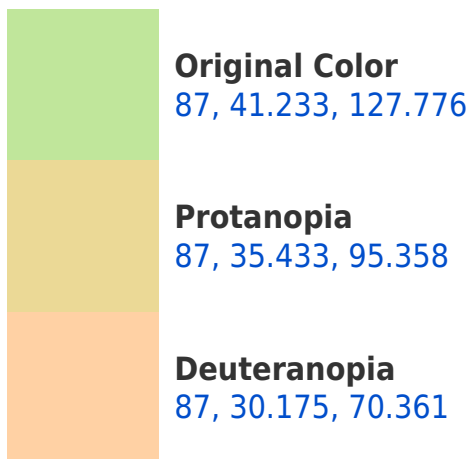

# Black Background

This preview shows how the CIELCh color 87, 41.233, 127.776 looks on a black background.

## **Background**

This preview shows how black text looks on a background with the CIELCh color 87, 41.233, 127.776.

This preview shows how white text looks on a background with the CIELCh color 87, 41.233, 127.776.

## Dichromacy

**Tritanopia**  
87, 10.615, 262.149

# Trichromacy

**Original Color**  
87, 41.233, 127.776

**Protanomaly**  
87, 36.042, 109.022

**Deuteranomaly**  
87, 29.669, 96.084

**Tritanomaly**  
87, 11.849, 153.759