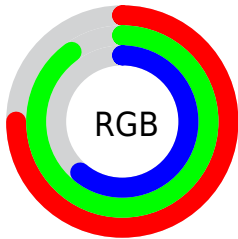

Distribution

- Red (75%)
- Green (90%)
- Blue (61%)