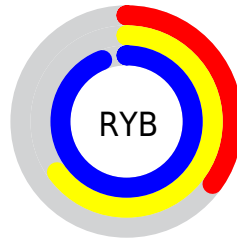

- Red (35%)
- Yellow (65%)
- Blue (94%)