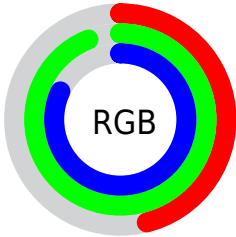

Distribution

- Red (46%)
- Green (94%)
- Blue (82%)