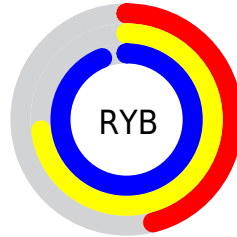

- Red (46%)
- Yellow (73%)
- Blue (94%)