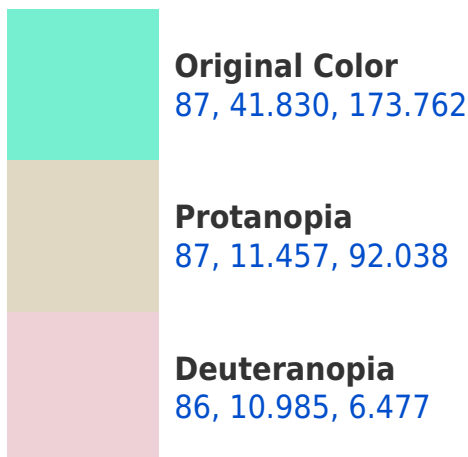

Color Blindness Simulation

Color vision deficiency is a very complex topic, and I could not describe the different causes any better than Wikipedia does, so if you want to learn more, you should check out their [article about color blindness](#).

Dichromacy