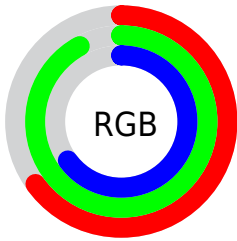

Distribution

Red (65%)

Green (92%)

Blue (65%)