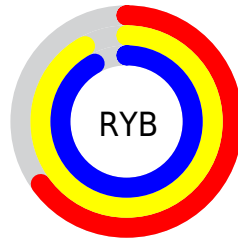

# Details

The CIELCh color  $87, 42.663, 142.450$  is a light color, and the websafe version is hex  $99CC99$ . A complement of this color would be  $77, 42.663, 325.998$ , and the grayscale version is  $83, 0.010, 296.813$ .

A 20% lighter version of the original color is  $97, 20.223, 142.093$ , and  $67, 42.519, 142.593$  is the 20% darker color. If you saturate the color by 10%, you get  $85, 57.233, 141.519$ , and if you desaturate by 10%, it is  $89, 27.752, 143.258$ .

# Distribution

Red (65%)

Green (92%)

Blue (65%)

Red (65%)

Yellow (92%)

Blue (92%)

Cyan (29%)

Magenta (0%)

Yellow (29%)

Black (8%)

Cyan (34%)

Magenta (8%)

Yellow (34%)