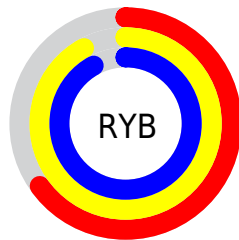

# Details

The CIELCh color  $87, 44.521, 142.348$  is a light color, and the websafe version is hex  $99FFCC$ . A complement of this color would be  $76, 44.515, 326.065$ , and the grayscale version is  $83, 0.010, 296.813$ .

A 20% lighter version of the original color is  $97, 21.481, 142.134$ , and  $67, 44.427, 142.414$  is the 20% darker color. If you saturate the color by 10%, you get  $85, 59.056, 141.402$ , and if you desaturate by 10%, it is  $89, 29.605, 143.171$ .

# Distribution

Red (65%)

Green (92%)

Blue (65%)

Red (65%)

Yellow (92%)

Blue (92%)

Cyan (30%)

Magenta (0%)

Yellow (30%)

Black (8%)

Cyan (35%)

Magenta (8%)

Yellow (35%)