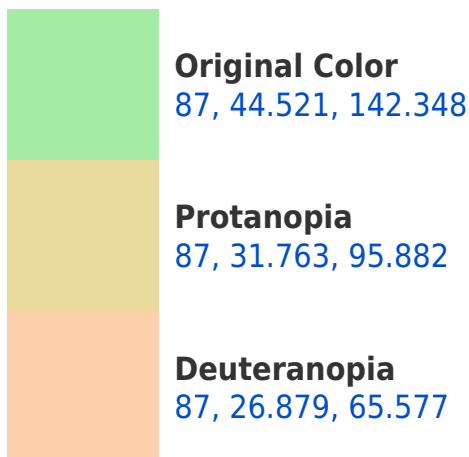

# Black Background

This preview shows how the CIELCh color 87, 44.521, 142.348 looks on a black background.

## **Background**

This preview shows how black text looks on a background with the CIELCh color 87, 44.521, 142.348.

This preview shows how white text looks on a background with the CIELCh color 87, 44.521, 142.348.

## Dichromacy

**Tritanopia**  
87, 17.415, 231.523

# Trichromacy

**Original Color**  
87, 44.521, 142.348

**Protanomaly**  
86, 33.047, 117.637

**Deuteranomaly**  
86, 25.484, 104.486

**Tritanomaly**  
87, 20.397, 176.903