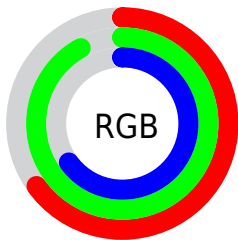

Distribution

Red (65%)

Green (92%)

Blue (65%)