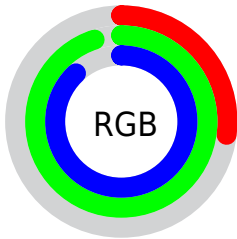

Distribution

Red (27%)

Green (95%)

Blue (88%)