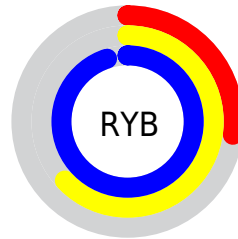

## Conversions Part 2

Format	Color
<a href="#">RYB</a>	<a href="#">70, 160, 242</a>
Decimal	<a href="#">4649697</a>
CIELab	<a href="#">87.00, -46.53, -4.35</a>
CIElCh	<a href="#">87, 46.736, 185.336</a>
Yxy	<a href="#">70.0064, 0.2390, 0.3506</a>
Android (android.graphics.Color)	<a href="#">4282839777 (0xFF46F2E1)</a>
YUV	<a href="#">188.6340, 17.9284, -104.0420</a>
Hunter-Lab	<a href="#">83.6698, -44.5897, 0.4906</a>

# Details

The CIELCh color **87, 46.736, 185.336** is a light color, and the websafe version is hex **33FFFF**. The color can be described as light washed cyan. A complement of this color would be **56, 71.876, 24.120**, and the grayscale version is **76, 0.009, 296.813**.

A 20% lighter version of the original color is **94, 34.015, 197.328**, and **68, 42.367, 184.739** is the 20% darker color. If you saturate the color by 10%, you get **87, 49.745, 184.328**, and if you desaturate by 10%, it is **88, 42.678, 186.269**.

# Distribution

Red (27%)

Green (95%)

Blue (88%)

Red (27%)

Yellow (63%)

Blue (95%)

Cyan (71%)