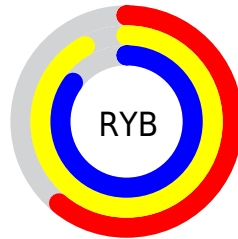

- Red (61%)
- Yellow (92%)
- Blue (85%)