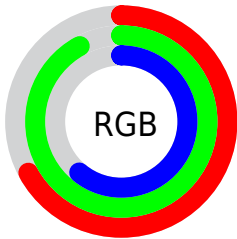

Distribution

- Red (67%)
- Green (92%)
- Blue (61%)