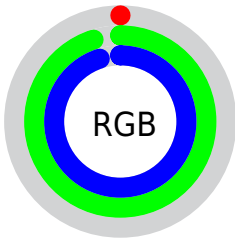

Distribution

- Red (0%)
- Green (95%)
- Blue (95%)