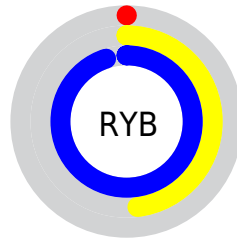

- Red (0%)
- Yellow (48%)
- Blue (95%)