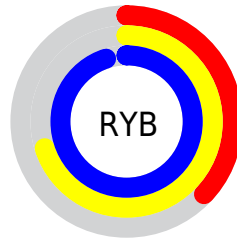

- Red (37%)
- Yellow (70%)
- Blue (95%)