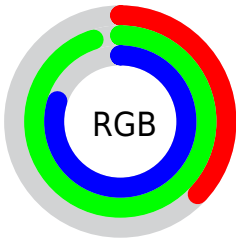

Distribution

- Red (37%)
- Green (95%)
- Blue (80%)