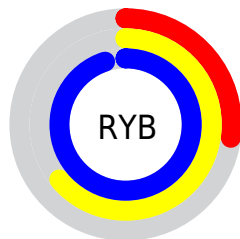

## Conversions Part 2

Format	Color
<a href="#">RYB</a>	<a href="#">70, 163, 242</a>
Decimal	<a href="#">4649688</a>
CIELab	<a href="#">87.00, -48.99, -0.01</a>
CIELCh	<a href="#">87, 48.986, 180.009</a>
Yxy	<a href="#">70.0064, 0.2426, 0.3625</a>
Android (android.graphics.Color)	<a href="#">4282839768 (0xFF46F2D8)</a>
YUV	<a href="#">187.6080, 13.9973, -103.1422</a>
Hunter-Lab	<a href="#">83.6698, -46.4633, 4.5474</a>

# Details

The CIELCh color **87, 48.986, 180.009** is a light color, and the websafe version is hex **66FFCC**. The color can be described as light washed cyan. A complement of this color would be **56, 70.711, 20.246**, and the grayscale version is **76, 0.009, 296.813**.

A 20% lighter version of the original color is **94, 34.243, 197.314**, and **67, 44.771, 178.593** is the 20% darker color. If you saturate the color by 10%, you get **87, 52.436, 178.681**, and if you desaturate by 10%, it is **88, 44.504, 181.213**.

# Distribution

Red (27%)

Green (95%)

Blue (85%)

Red (27%)

Yellow (64%)

Blue (95%)

Cyan (71%)