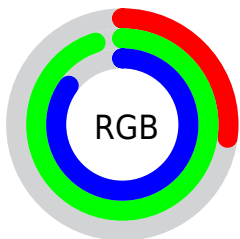

Distribution

Red (27%)

Green (95%)

Blue (85%)