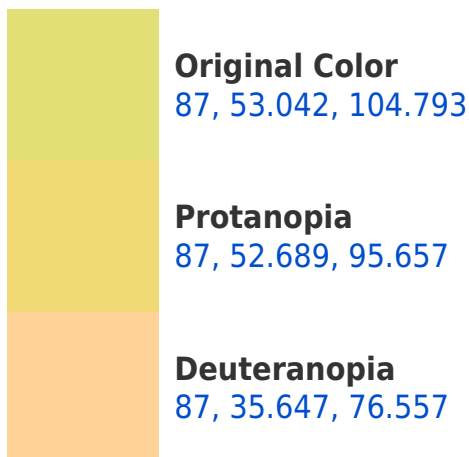

# Black Background

This preview shows how the CIELCh color 87, 53.042, 104.793 looks on a black background.

## Background

This preview shows how black text looks on a background with the CIELCh color 87, 53.042, 104.793.

This preview shows how white text looks on a background with the CIELCh color 87, 53.042, 104.793.

## Dichromacy

**Tritanopia**  
87, 12.318, 337.561

# Trichromacy

**Original Color**  
87, 53.042, 104.793

**Protanomaly**  
87, 52.609, 98.892

**Deuteranomaly**  
87, 40.643, 89.785

**Tritanomaly**  
87, 16.002, 84.890