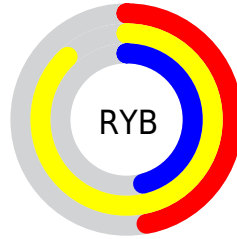

## Conversions Part 2

Format	Color
<a href="#">RYB</a>	<a href="#">120, 225, 118</a>
Decimal	<a href="#">14802806</a>
CIELab	<a href="#">87.00, -13.54, 51.28</a>
CIELCh	<a href="#">87, 53.042, 104.793</a>
Yxy	<a href="#">70.0064, 0.3836, 0.4429</a>
Android (android.graphics.Color)	<a href="#">4292992886 (0xFFE1DF76)</a>
YUV	<a href="#">211.6280, -46.1586, 11.7272</a>
Hunter-Lab	<a href="#">83.6698, -17.0674, 39.1369</a>

# Details

The CIELCh color **87, 53.042, 104.793** is a light color, and the websafe version is hex **CCCC66**. A complement of this color would be **55, 60.183, 296.358**, and the grayscale version is **85, 0.010, 296.813**.

A 20% lighter version of the original color is **98, 41.560, 107.005**, and **67, 52.933, 104.648** is the 20% darker color. If you saturate the color by 10%, you get **87, 62.976, 103.919**, and if you desaturate by 10%, it is **87, 42.413, 105.736**.

# Distribution

- Red (88%)
- Green (87%)
- Blue (46%)

- Red (47%)
- Yellow (88%)
- Blue (46%)

- Cyan (0%)
- Magenta (1%)
- Yellow (48%)
- Black (12%)

- Cyan (12%)
- Magenta (13%)
- Yellow (54%)