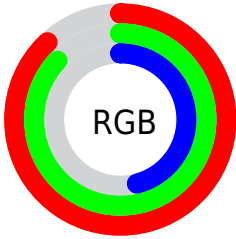

Distribution

- Red (88%)
- Green (87%)
- Blue (46%)