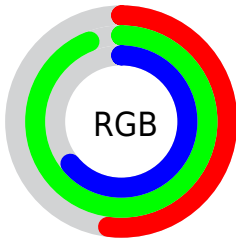

Distribution

- Red (52%)
- Green (94%)
- Blue (64%)