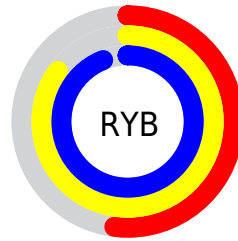

- Red (52%)
- Yellow (85%)
- Blue (94%)