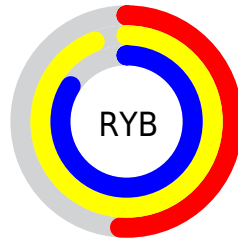

# Details

The CIELCh color **87, 64.046, 135.179** is a light color, and the websafe version is hex **99FF99**. A complement of this color would be **66, 65.600, 319.678**, and the grayscale version is **81, 0.010, 296.813**.

A 20% lighter version of the original color is **96, 39.838, 131.097**, and **67, 63.800, 135.189** is the 20% darker color. If you saturate the color by 10%, you get **86, 76.792, 134.561**, and if you desaturate by 10%, it is **88, 50.554, 135.813**.

# Distribution

Red (61%)

Green (94%)

Blue (51%)

Red (51%)

Yellow (94%)

Blue (84%)

Cyan (35%)