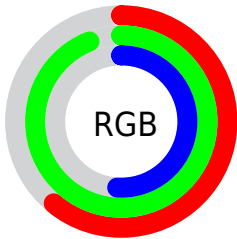

Distribution

Red (61%)

Green (94%)

Blue (51%)