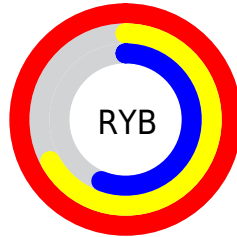

- Red (100%)
- Yellow (67%)
- Blue (56%)