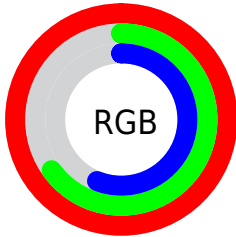

Distribution

- Red (100%)
- Green (65%)
- Blue (56%)