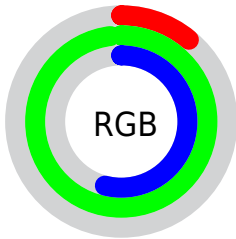

Distribution

- Red (11%)
- Green (98%)
- Blue (54%)