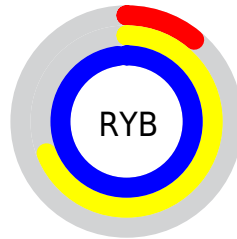

- Red (11%)
- Yellow (69%)
- Blue (98%)