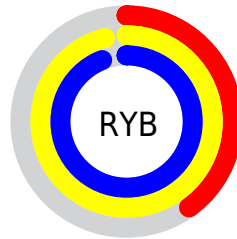

- Red (40%)
- Yellow (96%)
- Blue (94%)