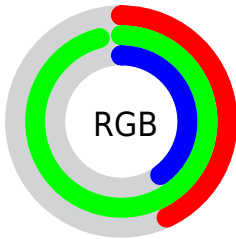

Distribution

- Red (43%)
- Green (96%)
- Blue (40%)