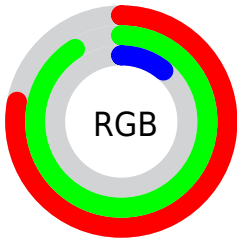

Distribution

Red (78%)

Green (91%)

Blue (11%)