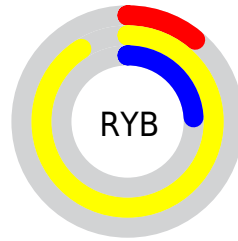

## Conversions Part 2

<b>Format</b>	<b>Color</b>
<a href="#">RYB</a>	<a href="#">27, 232, 60</a>
Decimal	<a href="#">13101083</a>
CIELab	<a href="#">87.00, -33.29, 82.27</a>
CIELCh	<a href="#">87, 88.751, 112.029</a>
Yxy	<a href="#">70.0064, 0.3917, 0.5207</a>
Android (android.graphics.Color)	<a href="#">4291291163</a> ( <a href="#">0xFFC7E81B</a> )
YUV	<a href="#">198.7630, -84.6792, 0.2078</a>
Hunter-Lab	<a href="#">83.6698, -34.0654, 50.2175</a>

# Details

The CIELCh color **87, 88.751, 112.029** is a light color, and the websafe version is hex **CCFF33**. The color can be described as light washed yellow. A complement of this color would be **33, 116.305, 306.497**, and the grayscale version is **80, 0.010, 296.813**.

A 20% lighter version of the original color is **97, 74.840, 104.461**, and **67, 75.376, 114.915** is the 20% darker color. If you saturate the color by 10%, you get **87, 91.514, 112.555**, and if you desaturate by 10%, it is **87, 83.563, 111.869**.

# Distribution

Red (78%)

Green (91%)

Blue (11%)

Red (11%)

Yellow (91%)

Blue (24%)

Cyan (14%)