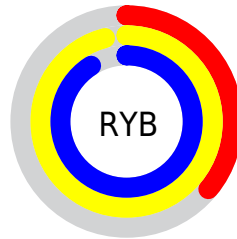

- Red (36%)
- Yellow (96%)
- Blue (91%)