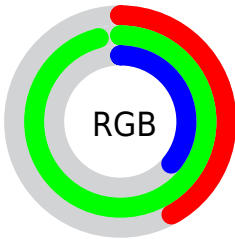

Distribution

- Red (42%)
- Green (96%)
- Blue (36%)