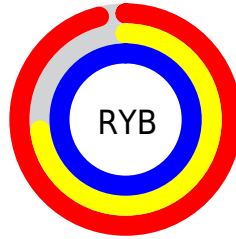

- Red (96%)
- Yellow (73%)
- Blue (100%)