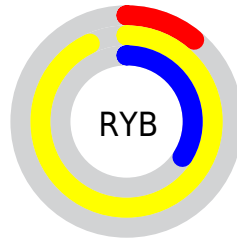

## Conversions Part 2

Format	Color
<a href="#">RYB</a>	<a href="#">27, 237, 87</a>
Decimal	<a href="#">11660571</a>
CIELab	<a href="#">87.00, -44.08, 81.73</a>
CIElCh	<a href="#">87, 92.856, 118.340</a>
Yxy	<a href="#">70.0064, 0.3723, 0.5360</a>
Android (android.graphics.Color)	<a href="#">4289850651 (0xFFB1ED1B)</a>
YUV	<a href="#">195.1200, -82.8832, -15.8912</a>
Hunter-Lab	<a href="#">83.6698, -42.6913, 50.0734</a>

# Details

The CIELCh color **87, 92.856, 118.340** is a dark color, and the websafe version is hex **CCFF33**. The color can be described as middle washed chartreuse. A complement of this color would be **36, 116.581, 308.138**, and the grayscale version is **79, 0.010, 296.813**.

A 20% lighter version of the original color is **96, 74.828, 110.121**, and **67, 80.210, 122.096** is the 20% darker color. If you saturate the color by 10%, you get **87, 96.059, 119.263**, and if you desaturate by 10%, it is **87, 87.252, 117.868**.

# Distribution

Red (69%)

Green (93%)

Blue (11%)

Red (11%)

Yellow (93%)

Blue (34%)

Cyan (25%)