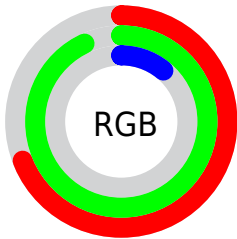

Distribution

Red (69%)

Green (93%)

Blue (11%)