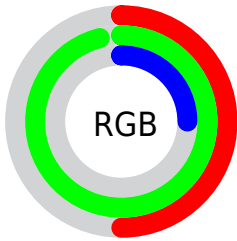

Distribution

Red (50%)

Green (96%)

Blue (25%)