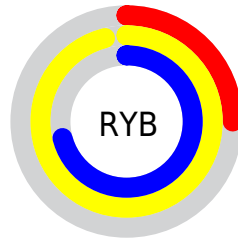

# Details

The CIELCh color **87, 95.354, 130.785** is a dark color, and the websafe version is hex **99FF33**. The color can be described as middle washed chartreuse. A complement of this color would be **52, 101.502, 316.543**, and the grayscale version is **77, 0.009, 296.813**.

A 20% lighter version of the original color is **93, 70.158, 126.524**, and **67, 91.016, 132.482** is the 20% darker color. If you saturate the color by 10%, you get **86, 103.284, 131.019**, and if you desaturate by 10%, it is **88, 85.242, 130.915**.

# Distribution

Red (50%)

Green (96%)

Blue (25%)

Red (25%)

Yellow (96%)

Blue (71%)

Cyan (48%)