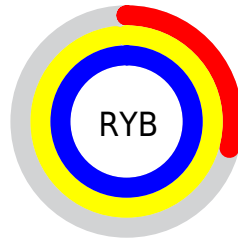

Details

The CIELCh color **88, 102.742, 138.127** is a dark color, and the websafe version is hex **33FF33**. The color can be described as dark washed green. A complement of this color would be **64, 100.576, 328.199**, and the grayscale version is **73, 0.009, 296.813**.

A 20% lighter version of the original color is **91, 73.345, 138.256**, and **69, 97.882, 136.016** is the 20% darker color. If you saturate the color by 10%, you get **87, 111.203, 137.117**, and if you desaturate by 10%, it is **89, 91.696, 139.282**.

Distribution

Red (29%)

Green (99%)

Blue (29%)

Red (29%)

Yellow (98%)

Blue (99%)

Cyan (71%)