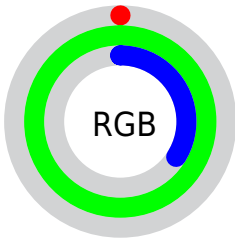

Distribution

- Red (0%)
- Green (100%)
- Blue (34%)