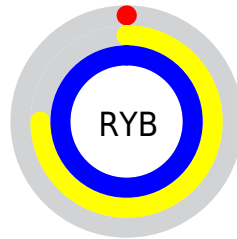

- Red (0%)
- Yellow (75%)
- Blue (100%)