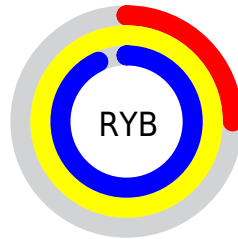

Details

The CIELCh color **88, 105.317, 136.346** is a dark color, and the websafe version is hex **66FF33**. The color can be described as dark washed green. A complement of this color would be **60, 104.303, 324.969**, and the grayscale version is **73, 0.009, 296.813**.

A 20% lighter version of the original color is **91, 76.041, 135.624**, and **69, 97.882, 136.016** is the 20% darker color. If you saturate the color by 10%, you get **87, 112.860, 135.845**, and if you desaturate by 10%, it is **89, 95.037, 137.112**.

Distribution

Red (31%)

Green (99%)

Blue (25%)

Red (25%)

Yellow (99%)

Blue (93%)

Cyan (69%)