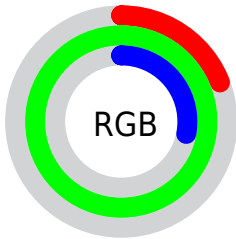

Distribution

- Red (19%)
- Green (100%)
- Blue (28%)