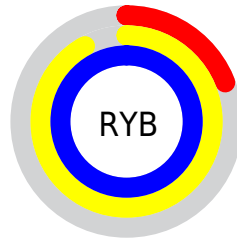

## Conversions Part 2

<b>Format</b>	<b>Color</b>
<b>R<sub>YB</sub></b>	49, 234, 254
Decimal	3276359
CIE <sub>Lab</sub>	88.00, -80.28, 69.76
CIE <sub>LCh</sub>	88, 106.357, 139.009
Yxy	72.0653, 0.2964, 0.5637
Android (android.graphics.Color)	4281466439 (0xFF31FE47)
YUV	171.8430, -49.7156, -107.7333
Hunter-Lab	84.8913, -68.8826, 46.9275

# Details

The CIELCh color **88, 106.357, 139.009** is a dark color, and the websafe version is hex **33FF33**. The color can be described as dark washed green. A complement of this color would be **61, 100.923, 332.103**, and the grayscale version is **71, 0.009, 296.813**.

A 20% lighter version of the original color is **91, 76.935, 140.049**, and **69, 98.257, 136.016** is the 20% darker color. If you saturate the color by 10%, you get **88, 113.176, 137.727**, and if you desaturate by 10%, it is **89, 97.178, 140.401**.

# Distribution

- Red (19%)
- Green (100%)
- Blue (28%)

- Red (19%)
- Yellow (92%)
- Blue (100%)

- Cyan (81%)
- Magenta (0%)
- Yellow (72%)
- Black (0%)

- Cyan (81%)
- Magenta (0%)
- Yellow (72%)