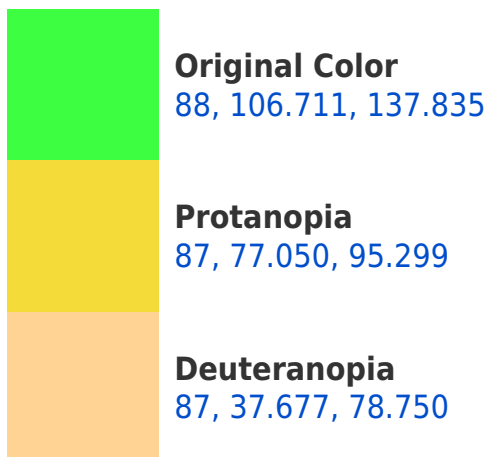

Color Blindness Simulation

Color vision deficiency is a very complex topic, and I could not describe the different causes any better than Wikipedia does, so if you want to learn more, you should check out their [article about color blindness](#).

Dichromacy