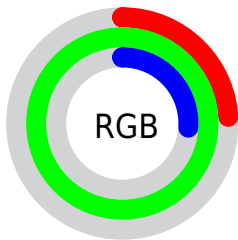

Distribution

- Red (24%)
- Green (100%)
- Blue (26%)