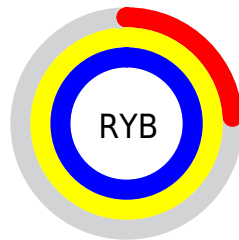

- Red (24%)
- Yellow (98%)
- Blue (100%)