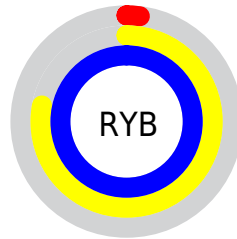

- Red (2%)
- Yellow (78%)
- Blue (100%)