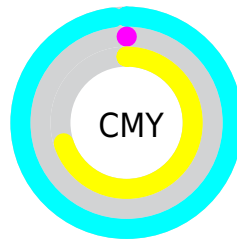

A 20% lighter version of the original color is **90, 76.992, 142.825**, and **69, 98.257, 136.016** is the 20% darker color. If you saturate the color by 10%, you get **88, 108.084, 140.320**, and if you desaturate by 10%, it is **88, 100.395, 142.656**.

# Distribution

- Red (2%)
- Green (100%)
- Blue (30%)

- Red (2%)
- Yellow (78%)
- Blue (100%)

- Cyan (98%)
- Magenta (0%)
- Yellow (70%)
- Black (0%)

- Cyan (98%)
- Magenta (0%)
- Yellow (70%)

# Brightness & Saturation Gradients

These gradients show how the CIELCh color 88, 106.809, 140.723 changes by changing the brightness by 10 percent. The first figure shows a shift by +10% for each color and the second figure -10%.