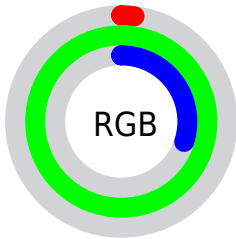

Distribution

- Red (2%)
- Green (100%)
- Blue (30%)