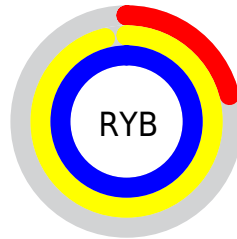

## Conversions Part 2

<b>Format</b>	<b>Color</b>
<b>RYB</b>	54, 245, 254
Decimal	3604031
CIELab	88.00, -80.31, 72.41
CIELCh	88, 108.133, 137.958
Yxy	72.0653, 0.2993, 0.5693
Android (android.graphics.Color)	4281794111 (0xFF36FE3F)
YUV	172.4260, -53.9470, -103.8596
Hunter-Lab	84.8913, -68.8993, 47.8127

# Details

The CIELCh color **88, 108.133, 137.958** is a dark color, and the websafe version is hex **33FF33**. The color can be described as dark washed green. A complement of this color would be **62, 104.248, 329.583**, and the grayscale version is **71, 0.009, 296.813**.

A 20% lighter version of the original color is **91, 78.755, 138.432**, and **69, 98.257, 136.016** is the 20% darker color. If you saturate the color by 10%, you get **88, 114.784, 136.961**, and if you desaturate by 10%, it is **89, 98.740, 139.150**.

# Distribution

- Red (21%)
- Green (100%)
- Blue (25%)

- Red (21%)
- Yellow (96%)
- Blue (100%)

- Cyan (79%)
- Magenta (0%)
- Yellow (75%)
- Black (0%)

- Cyan (79%)
- Magenta (0%)
- Yellow (75%)