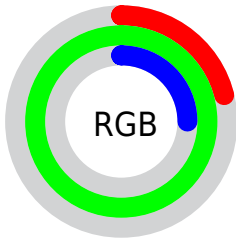

Distribution

- Red (21%)
- Green (100%)
- Blue (25%)