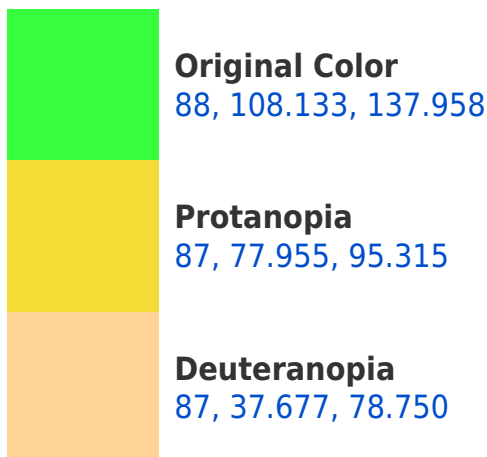

Color Blindness Simulation

Color vision deficiency is a very complex topic, and I could not describe the different causes any better than Wikipedia does, so if you want to learn more, you should check out their [article about color blindness](#).

Dichromacy