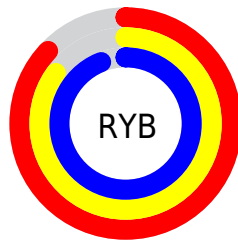

# Details

The CIELCh color **88, 11.611, 297.971** is a light color, and the websafe version is hex **CCCCCC**. A complement of this color would be **94, 11.373, 116.645**, and the grayscale version is **88, 0.010, 296.813**.

A 20% lighter version of the original color is **100, 0.012, 296.813**, and **68, 11.703, 298.457** is the 20% darker color. If you saturate the color by 10%, you get **80, 24.751, 298.822**, and if you desaturate by 10%, it is **95, 1.031, 117.235**.

# Distribution

Red (87%)

Green (85%)

Blue (94%)

Red (87%)

Yellow (85%)

Blue (94%)

Cyan (7%)