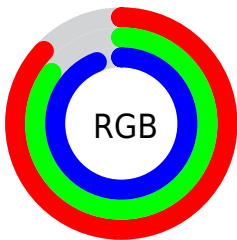

Distribution

Red (87%)

Green (85%)

Blue (94%)