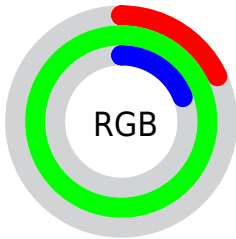

Distribution

- Red (18%)
- Green (100%)
- Blue (19%)