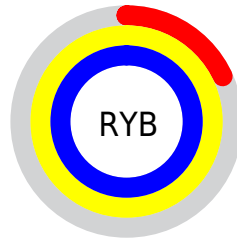

## Conversions Part 2

<b>Format</b>	<b>Color</b>
<b>RYB</b>	46, 252, 255
Decimal	3079985
CIELab	88.00, -82.13, 76.24
CIELCh	88, 112.062, 137.129
Yxy	72.0653, 0.3003, 0.5798
Android (android.graphics.Color)	4281270065 (0xFF2EFF31)
YUV	169.0250, -59.1723, -107.8929
Hunter-Lab	84.8913, -70.0777, 49.0158

# Details

The CIELCh color **88, 112.062, 137.129** is a dark color, and the websafe version is hex **33FF33**. The color can be described as dark washed green. A complement of this color would be **62, 108.438, 328.630**, and the grayscale version is **69, 0.009, 296.813**.

A 20% lighter version of the original color is **91, 83.052, 137.158**, and **69, 98.257, 136.016** is the 20% darker color. If you saturate the color by 10%, you get **88, 117.313, 136.405**, and if you desaturate by 10%, it is **89, 103.713, 138.147**.

# Distribution

- Red (18%)
- Green (100%)
- Blue (19%)

- Red (18%)
- Yellow (99%)
- Blue (100%)

- Cyan (82%)
- Magenta (0%)
- Yellow (81%)
- Black (0%)

- Cyan (82%)
- Magenta (0%)
- Yellow (81%)