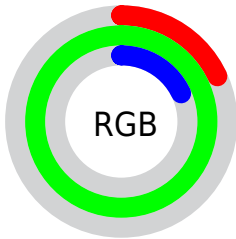

Distribution

- Red (18%)
- Green (100%)
- Blue (18%)