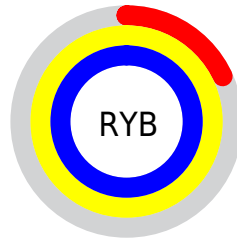

Conversions

Conversions Part 2

Format	Color
RYB	45, 254, 255
Decimal	3014446
CIELab	88.00, -82.43, 77.21
CIELCh	88, 112.941, 136.874
Yxy	72.0653, 0.3008, 0.5822
Android (android.graphics.Color)	4281204526 (0xFF2DFF2E)
YUV	168.3840, -60.3353, -108.2078
Hunter-Lab	84.8913, -70.2714, 49.3056

Details

The CIELCh color **88, 112.941, 136.874** is a dark color, and the websafe version is hex **33FF33**. The color can be described as dark washed green. A complement of this color would be **62, 109.786, 328.117**, and the grayscale version is **69, 0.009, 296.813**.

A 20% lighter version of the original color is **91, 83.798, 136.830**, and **69, 98.257, 136.016** is the 20% darker color. If you saturate the color by 10%, you get **88, 117.827, 136.261**, and if you desaturate by 10%, it is **88, 104.835, 137.812**.

Distribution

-  Red (18%)
-  Green (100%)
-  Blue (18%)

-  Red (18%)
-  Yellow (100%)
-  Blue (100%)

-  Cyan (82%)
-  Magenta (0%)
-  Yellow (82%)
-  Black (0%)

-  Cyan (82%)
-  Magenta (0%)
-  Yellow (82%)