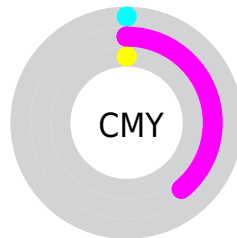

# Details

The CIELCh color **77, 62.108, 326.555** is a light color, and the websafe version is hex **FF99FF**. A complement of this color would be **92, 62.226, 141.431**, and the grayscale version is **79, 0.010, 296.813**.

A 20% lighter version of the original color is **89, 28.208, 325.407**, and **57, 62.121, 326.686** is the 20% darker color. If you saturate the color by 10%, you get **72, 76.542, 327.027**, and if you desaturate by 10%, it is **82, 46.694, 326.039**.

# Distribution

- Red (100%)
- Green (60%)
- Blue (100%)

- Red (100%)
- Yellow (60%)
- Blue (100%)

- Cyan (0%)
- Magenta (39%)
- Yellow (0%)
- Black (0%)

- Cyan (0%)
- Magenta (39%)
- Yellow (0%)

# Brightness & Saturation Gradients

These gradients show how the CIELCh color 77, 62.108, 326.555 changes by changing the brightness by 10 percent. The first figure shows a shift by +10% for each color and the second figure -10%.