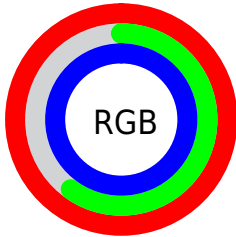

Distribution

- Red (100%)
- Green (60%)
- Blue (100%)