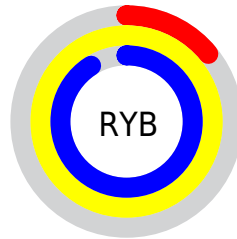

- Red (14%)
- Yellow (100%)
- Blue (91%)