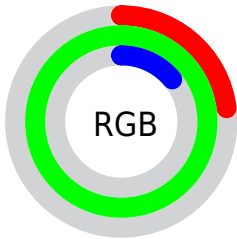

Distribution

- Red (23%)
- Green (100%)
- Blue (14%)