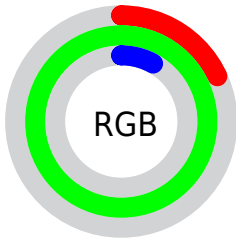

Distribution

- Red (18%)
- Green (100%)
- Blue (8%)