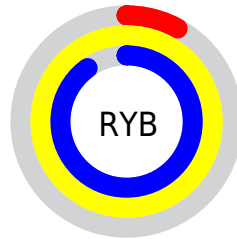

- Red (8%)
- Yellow (100%)
- Blue (90%)