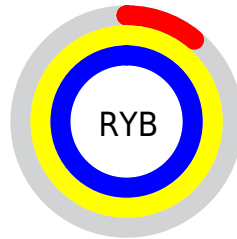

- Red (11%)
- Yellow (100%)
- Blue (100%)