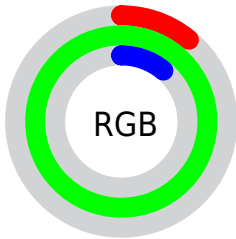

Distribution

- Red (11%)
- Green (100%)
- Blue (11%)