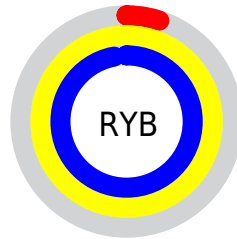

- Red (5%)
- Yellow (100%)
- Blue (97%)