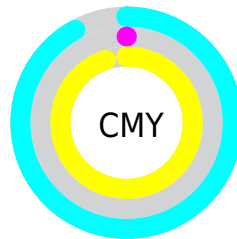

A 20% lighter version of the original color is **90, 90.796, 135.587**, and **69, 98.257, 136.016** is the 20% darker color. If you saturate the color by 10%, you get **88, 119.650, 135.938**, and if you desaturate by 10%, it is **88, 114.204, 136.458**.

Distribution

-  Red (8%)
-  Green (100%)
-  Blue (5%)

-  Red (5%)
-  Yellow (100%)
-  Blue (97%)

-  Cyan (92%)
-  Magenta (0%)
-  Yellow (95%)
-  Black (0%)

-  Cyan (92%)
-  Magenta (0%)
-  Yellow (95%)

Brightness & Saturation Gradients

These gradients show how the CIELCh color 88, 118.674, 136.056 changes by changing the brightness by 10 percent. The first figure shows a shift by +10% for each color and the second figure -10%.

Similar to the brightness gradients but the following saturation gradients show a change of the CIELCh color 88, 118.674, 136.056 by changing the saturation by 10% instead.