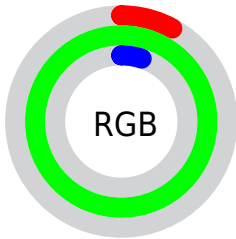

Distribution

- Red (8%)
- Green (100%)
- Blue (5%)