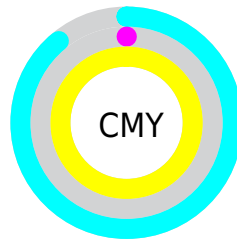

A 20% lighter version of the original color is **90, 91.021, 134.901**, and **69, 98.257, 136.016** is the 20% darker color. If you saturate the color by 10%, you get **88, 119.200, 135.664**, and if you desaturate by 10%, it is **88, 115.362, 135.658**.

# Distribution

- Red (11%)
- Green (100%)
- Blue (2%)

- Red (2%)
- Yellow (100%)
- Blue (90%)

- Cyan (89%)
- Magenta (0%)
- Yellow (99%)
- Black (0%)

- Cyan (89%)
- Magenta (0%)
- Yellow (99%)

# Brightness & Saturation Gradients

These gradients show how the CIELCh color 88, 119.011, 135.667 changes by changing the brightness by 10 percent. The first figure shows a shift by +10% for each color and the second figure -10%.