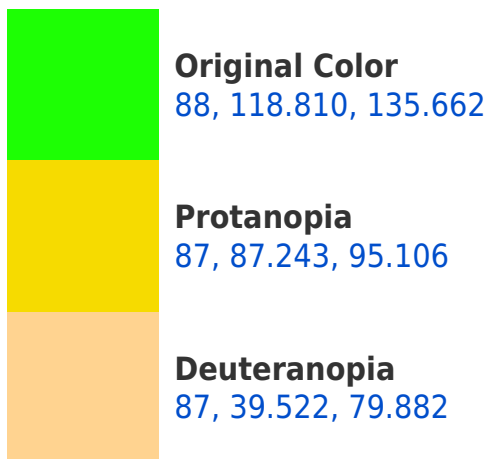

Color Blindness Simulation

Color vision deficiency is a very complex topic, and I could not describe the different causes any better than Wikipedia does, so if you want to learn more, you should check out their [article about color blindness](#).

Dichromacy