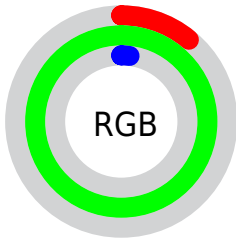

Distribution

- Red (11%)
- Green (100%)
- Blue (2%)