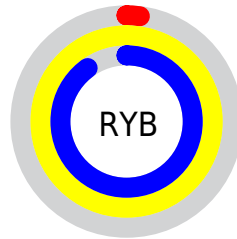

- Red (2%)
- Yellow (100%)
- Blue (90%)