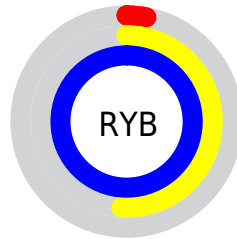

- Red (3%)
- Yellow (51%)
- Blue (100%)