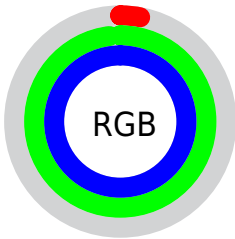

Distribution

- Red (3%)
- Green (98%)
- Blue (100%)