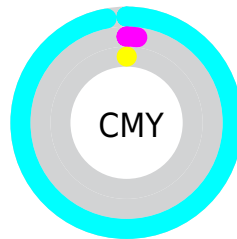

A 20% lighter version of the original color is **93, 38.090, 197.085**, and **71, 40.258, 199.603** is the 20% darker color. If you saturate the color by 10%, you get **90, 48.953, 199.000**, and if you desaturate by 10%, it is **90, 48.100, 198.758**.

# Distribution

- Red (3%)
- Green (98%)
- Blue (100%)

- Red (3%)
- Yellow (51%)
- Blue (100%)

- Cyan (97%)
- Magenta (2%)
- Yellow (0%)
- Black (0%)

- Cyan (97%)
- Magenta (2%)
- Yellow (0%)

# Brightness & Saturation Gradients

These gradients show how the CIELCh color 90, 48.725, 199.554 changes by changing the brightness by 10 percent. The first figure shows a shift by +10% for each color and the second figure -10%.