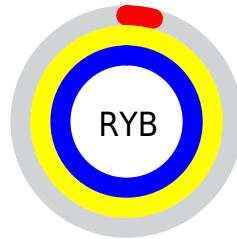

- Red (4%)
- Yellow (100%)
- Blue (100%)