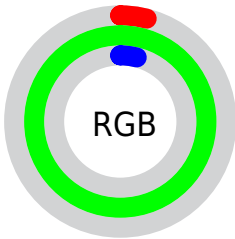

Distribution

- Red (4%)
- Green (100%)
- Blue (4%)