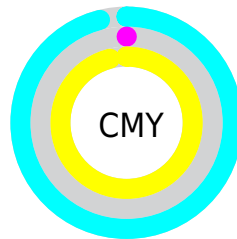

A 20% lighter version of the original color is **90, 91.443, 135.719**, and **69, 98.257, 136.016** is the 20% darker color. If you saturate the color by 10%, you get **88, 119.753, 136.000**, and if you desaturate by 10%, it is **88, 115.384, 136.530**.

# Distribution

- Red (4%)
- Green (100%)
- Blue (4%)

- Red (4%)
- Yellow (100%)
- Blue (100%)

- Cyan (96%)
- Magenta (0%)
- Yellow (96%)
- Black (0%)

- Cyan (96%)
- Magenta (0%)
- Yellow (96%)

# Brightness & Saturation Gradients

These gradients show how the CIELCh color 88, 119.237, 136.100 changes by changing the brightness by 10 percent. The first figure shows a shift by +10% for each color and the second figure -10%.