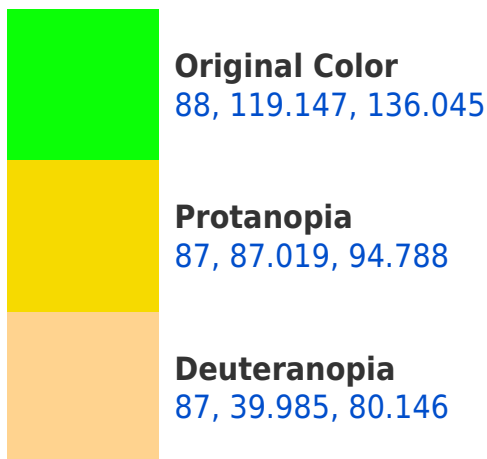

Color Blindness Simulation

Color vision deficiency is a very complex topic, and I could not describe the different causes any better than Wikipedia does, so if you want to learn more, you should check out their [article about color blindness](#).

Dichromacy