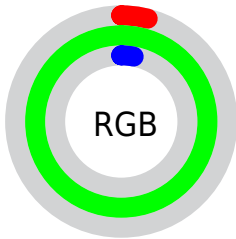

Distribution

- Red (4%)
- Green (100%)
- Blue (3%)