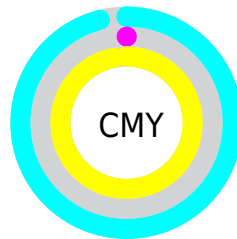

A 20% lighter version of the original color is **90, 91.443, 135.719**, and **69, 98.257, 136.016** is the 20% darker color. If you saturate the color by 10%, you get **88, 119.696, 135.966**, and if you desaturate by 10%, it is **88, 115.846, 136.379**.

# Distribution

- Red (4%)
- Green (100%)
- Blue (3%)

- Red (3%)
- Yellow (100%)
- Blue (98%)

- Cyan (96%)
- Magenta (0%)
- Yellow (97%)
- Black (0%)

- Cyan (96%)
- Magenta (0%)
- Yellow (97%)

# Brightness & Saturation Gradients

These gradients show how the CIELCh color 88, 119.422, 136.036 changes by changing the brightness by 10 percent. The first figure shows a shift by +10% for each color and the second figure -10%.