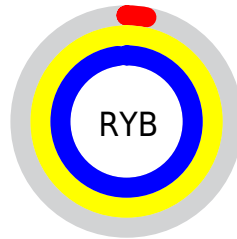

- Red (3%)
- Yellow (100%)
- Blue (98%)