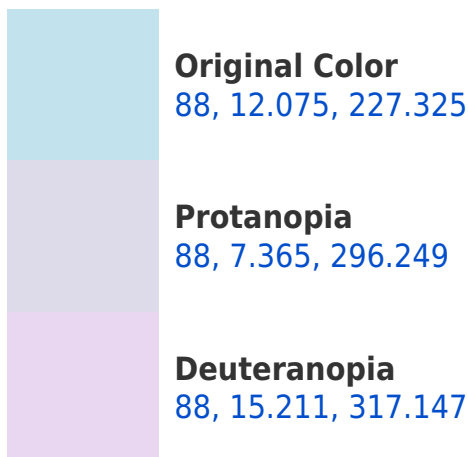

# Black Background

This preview shows how the CIELCh color 88, 12.075, 227.325 looks on a black background.

## Background

This preview shows how black text looks on a background with the CIELCh color 88, 12.075, 227.325.

This preview shows how white text looks on a background with the CIELCh color 88, 12.075, 227.325.

## Dichromacy

**Tritanopia**  
88, 13.517, 243.195

# Trichromacy

**Original Color**  
88, 12.075, 227.325

**Protanomaly**  
88, 7.265, 259.098

**Deuteranomaly**  
88, 10.998, 292.889

**Tritanomaly**  
88, 12.873, 239.563