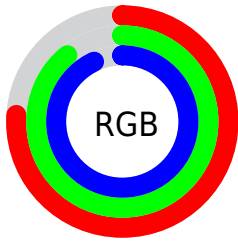

Distribution

- Red (76%)
- Green (89%)
- Blue (93%)