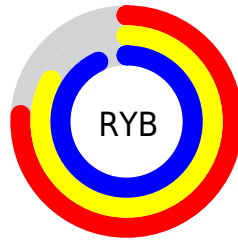

- Red (76%)
- Yellow (83%)
- Blue (93%)