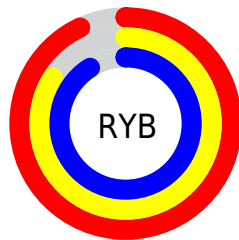

Red (93%)

Yellow (84%)

Blue (91%)