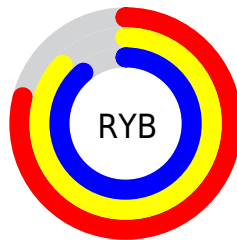

- Red (79%)
- Yellow (87%)
- Blue (89%)