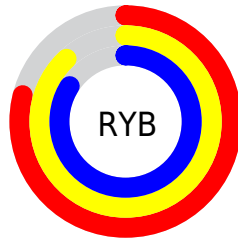

Red (79%)

Yellow (88%)

Blue (84%)