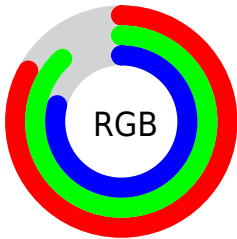

Distribution

Red (83%)

Green (88%)

Blue (79%)