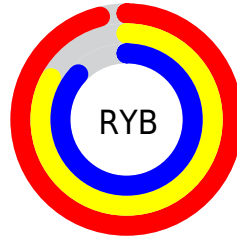

- Red (96%)
- Yellow (83%)
- Blue (87%)