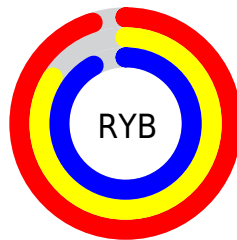

# Details

The CIELCh color **88, 14.871, 333.079** is a light color, and the websafe version is hex **FFCCCC**. A complement of this color would be **93, 14.804, 151.562**, and the grayscale version is **89, 0.011, 296.813**.

A 20% lighter version of the original color is **100, 0.012, 296.813**, and **68, 14.995, 333.628** is the 20% darker color. If you saturate the color by 10%, you get **82, 27.786, 333.785**, and if you desaturate by 10%, it is **94, 2.068, 332.267**.

# Distribution

Red (95%)

Green (84%)

Blue (92%)

Red (95%)

Yellow (84%)

Blue (92%)

Cyan (0%)