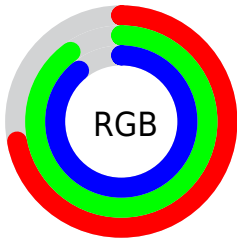

Distribution

- Red (72%)
- Green (90%)
- Blue (89%)