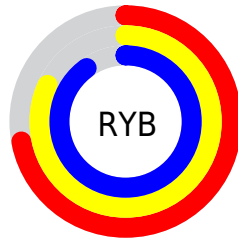

- Red (72%)
- Yellow (82%)
- Blue (90%)