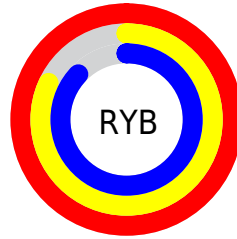

Red (100%)

Yellow (82%)

Blue (87%)