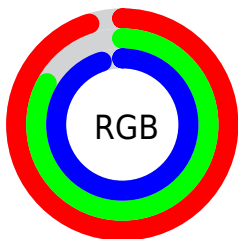

Distribution

- Red (95%)
- Green (83%)
- Blue (95%)