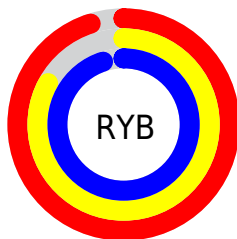

- Red (95%)
- Yellow (83%)
- Blue (95%)